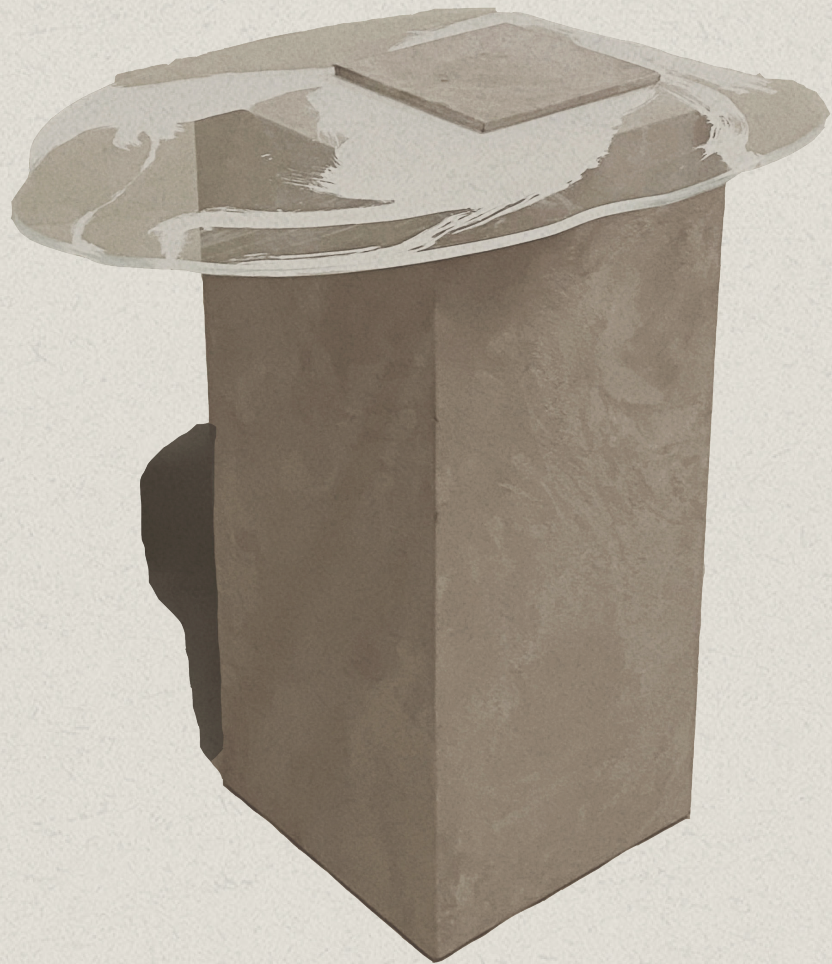

ROMAN DRINK TABLE

LIST $3,520

ROMAN TABLE
TYPE: DRINK TABLE

DIMENSIONS

18 W X 14" D X 21" H

MATERIALS

HAND-PAINTED GLASS, COM

LEAD-TIME

6-12 WEEKS

VENETIAN
ROME

The Roman Drink Table is upholstered in COM, weighed down with powdered marble, and hand painted. This table is inspired by the white marble of Rome and the Venetian Plaster, which we achieved this look by upholstering the base in a greige suede.

NOTE: Glass shape and paint strokes are organic and differ from piece to piece to keep uniqueness in the artists own hand.

At checkout please use the 'Add a Note' option to write in the color choice you would like.

CUSTOMIZATIONS
IDENTITY

HAND PAINT COLOR

WHITE

BLACK

COM

6 YARDS OR 56 SF