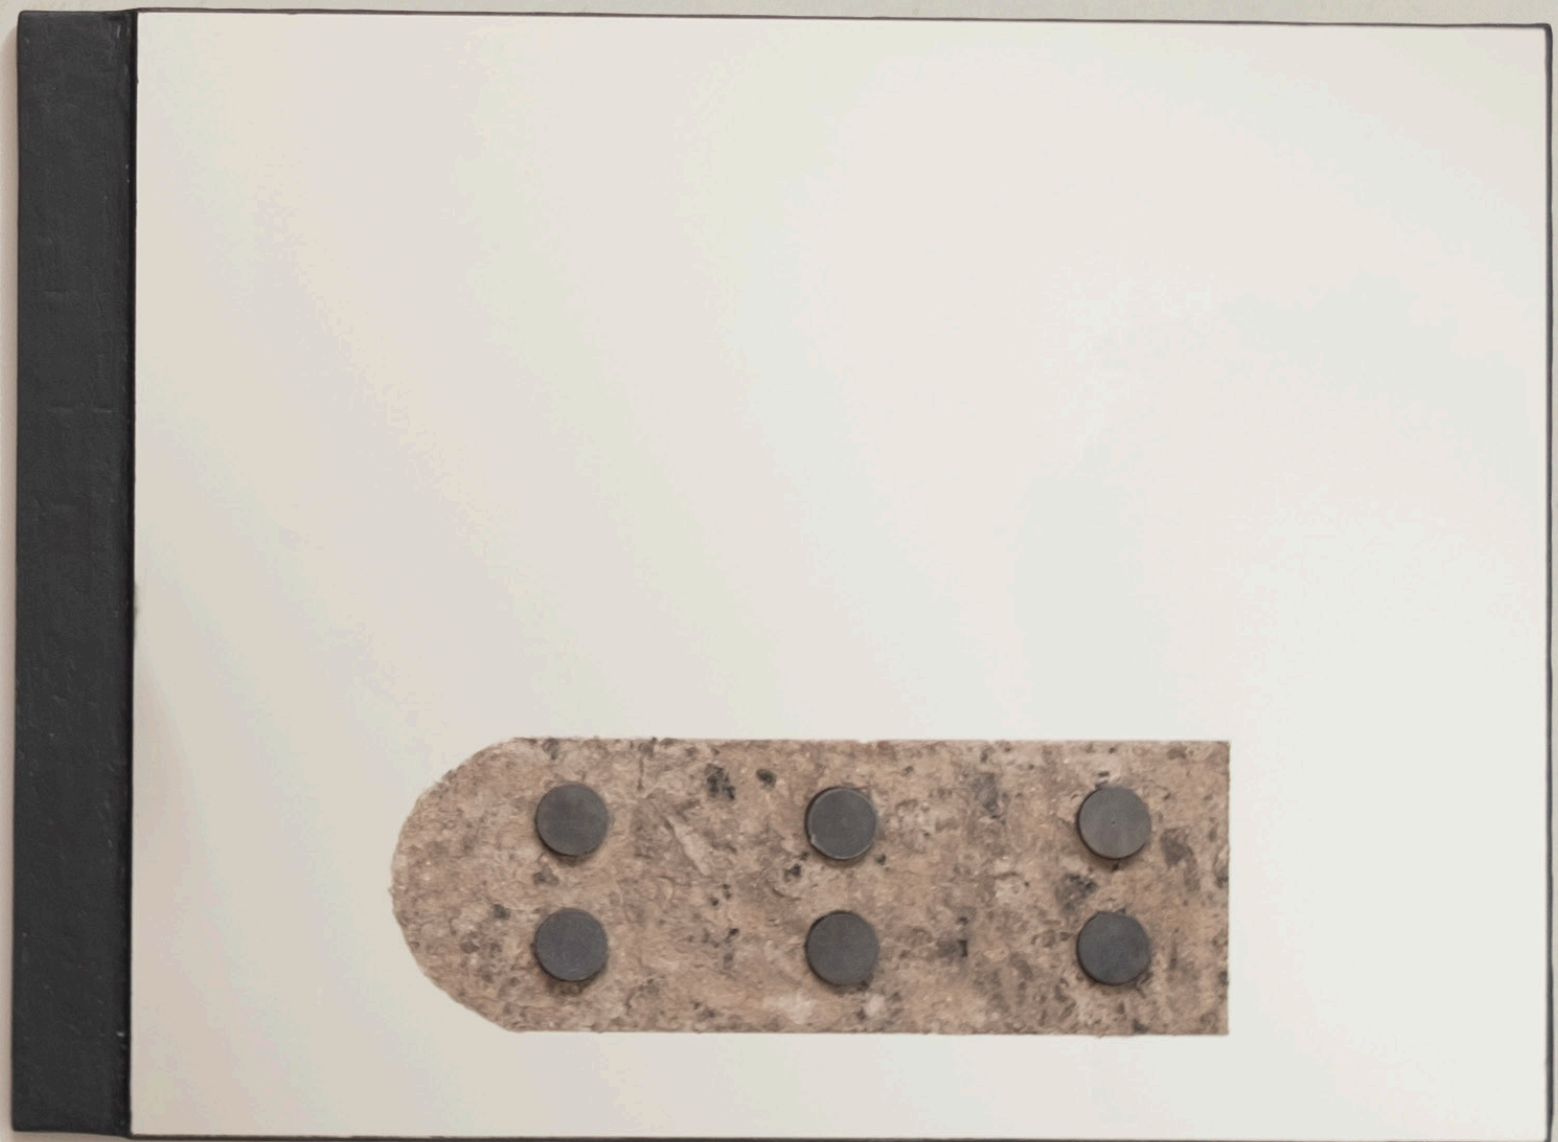

DOM LO

STUDIOS

FALLEN ARCH MIRROR

LIST \$1,998

FALLEN ARCH MIRROR

TYPE: WALL MIRROR

DIMENSIONS

20" W x 1.5" D x 27" H

MATERIALS

Black Plaster, Raw Steel, Tan Burnt Ash, Clear Mirror

LEAD-TIME

6-12 Weeks

ARCHES TO ARCHES

FALLEN

The Fallen Arch Mirror consists of raw steel discs, sculpted plaster and burnt ash that is hand-spread. This mirror is a play on The Fall of The Roman Empire and it features an upside down arch, opposite of the arches we see in Rome today.

NOTE: Burnt Ash shape and color is organic and may differ from piece to piece to keep uniqueness in the artists own hand and technique.

CUSTOMIZATIONS

IDENTITY

ASH COLOR

Tan

Gray

PLASTER COLOR

BM Paint Code