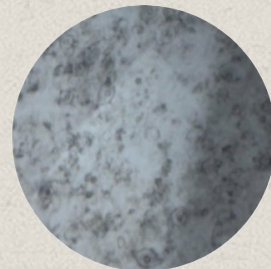

FINISHES

FRAME FINISHES

MIRROR FINISHES

ASH COLORS

SPECIALTY MIRROR FINISHES

*Specialty finishes are considered custom and will have a custom fee associated

CLASSIC