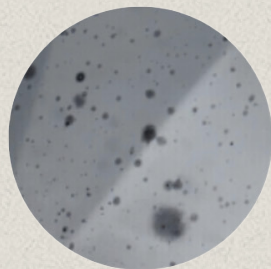

MATERIALS

Black Plaster, Raw Steel, Tan Burnt Ash, Clear Mirror

LEAD-TIME

6-12 Weeks

ARCHES TO ARCHES

FALLEN

The Fallen Arch Mirror consists of raw steel discs, sculpted plaster and burnt ash that is hand-spread. This mirror is a play on The Fall of The Roman Empire and it features an upside down arch, opposite of the arches we see in Rome today.

NOTE: Burnt Ash shape and color is organic and may differ from piece to piece to keep uniqueness in the artists own hand and technique.

CUSTOMIZATIONS

IDENTITY

ASH COLOR

Tan

Gray

PLASTER COLOR

BM Paint Code

SMOKE

CLEAR

ASH COLORS

GRAY ASH

TAN ASH

SPECIALTY MIRROR FINISHES

*Specialty finishes are considered custom and will have a custom fee associated

PIT

STORM

CLASSIC

HEAVY

HEAVY GOLD