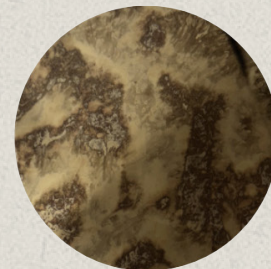

MATERIALS

Black Plaster, Raw Steel, Tan Burnt Ash, Clear Mirror

LEAD-TIME

6-12 Weeks

ARCHES TO ARCHES

FALLEN

The Fallen Arch Mirror consists of raw steel discs, sculpted plaster and burnt ash that is hand-spread. This mirror is a play on The Fall of The Roman Empire and it features an upside down arch, opposite of the arches we see in Rome today.

NOTE: Burnt Ash shape and color is organic and may differ from piece to piece to keep uniqueness in the artists own hand and technique.

CUSTOMIZATIONS

IDENTITY

ASH COLOR

Tan

Gray

PLASTER COLOR

BM Paint Code

SMOKE

CLEAR

ASH COLORS

GRAY ASH

TAN ASH

SPECIALTY MIRROR FINISHES

*Specialty finishes are considered custom and will have a custom fee associated

PIT

STORM

CLASSIC

HEAVY

HEAVY GOLD