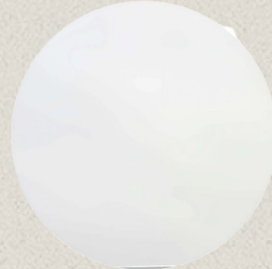

FINISHES

FRAME FINISHES

MIRROR FINISHES

CLEAR

ASH COLORS

SPECIALTY MIRROR FINISHES

*Specialty finishes are considered custom and will have a custom fee associated