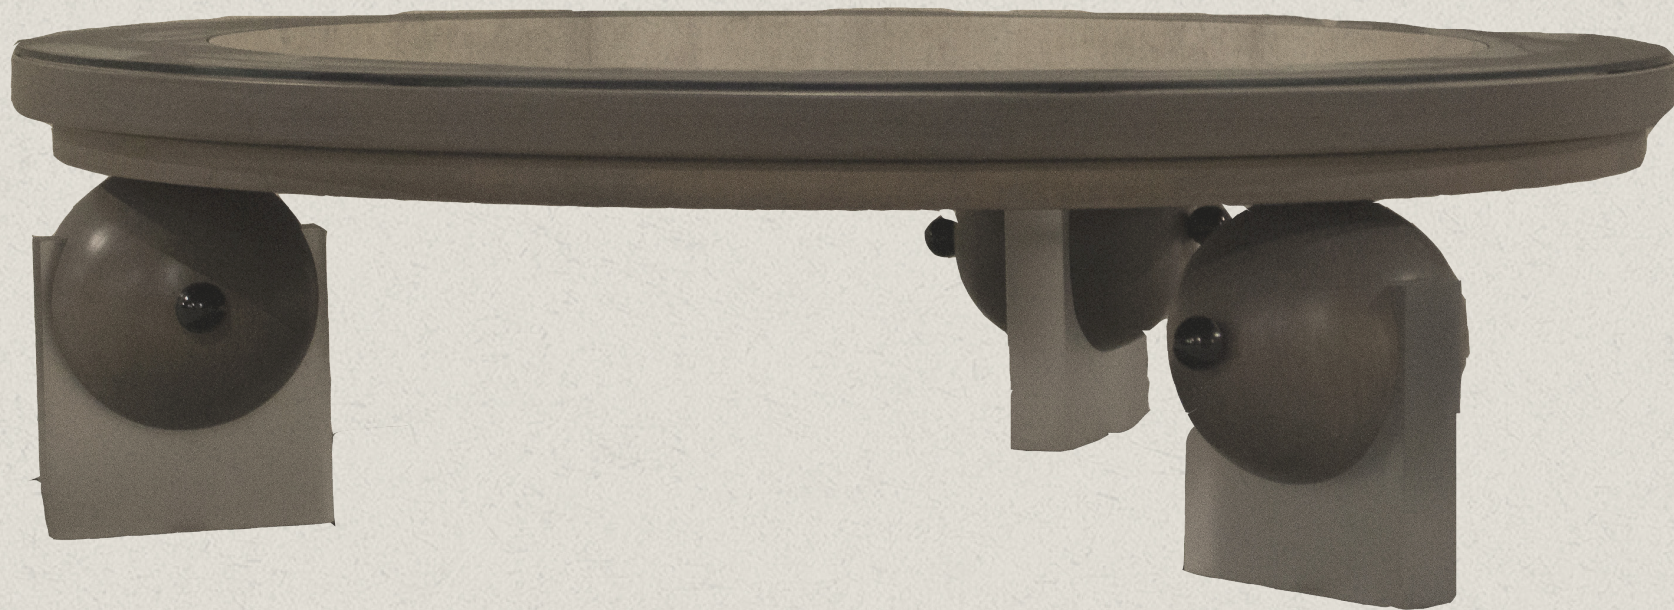

DOM LO

STUDIOS

FORUM COFFEE TABLE

LIST \$5,950

FORUM TABLE TYPE: COFFEE TABLE

DIMENSIONS

SIZE 1: 24" W X 24" D X 12" H
SIZE 2: 42" W X 42" D X 12" H

MATERIALS

STAINED OAK, FROSTED LUCITE,
FROSTED HAND-PAINTED GLASS

LEAD-TIME

6-12 WEEKS

ROMAN FORUM FORO ROMANO

The Forum Coffee Table has a frosted glass top that is hand-painted, and compliments the custom frosted lucite block legs. This table's design was inspired by the Italian Market Forum of Trajan. Much like the channels seen in the Forum's marketplace—we have our frosted lucite blocks running through oak sphere channels. One of the main focal points of function for this coffee table is the hand-painted frosted glass ring around the perimeter of the table. This glass ring is meant to act as a drink coaster.