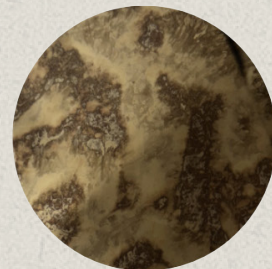

MATERIALS

Black Satin Lacquer, Tan Burnt Ash, Clear Mirror

LEAD-TIME

6-12 Weeks

BEAUTY IN DETERIORATION

MINIMALISM

The Pompeii Square Mirror consists of burnt ash that is hand-spread and worked. The inspiration for this mirror comes from what remains of the city of Pompeii today. We were fascinated with how what was found unlocked numerous windows to the history of our past and how this ancient empire once lived.

The mirror acts as a window and a reflection to our past and the burnt ash gives a textural feeling to this part of history.

NOTE: Burnt Ash shape and color is organic and may differ from piece to piece to keep uniqueness in the artists own hand and technique.

FINISHES

FRAME FINISHES

BLACK
SATIN LACQUER

MIRROR FINISHES

BRONZE

SMOKE

CLEAR

ASH COLORS

TAN ASH

SPECIALTY MIRROR FINISHES

*Specialty finishes are considered custom and will have a custom fee associated

PIT

STORM

CLASSIC

HEAVY

HEAVY GOLD