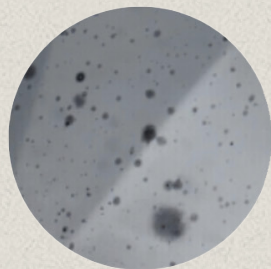

SPECIALTY MIRROR FINISHES

*Specialty finishes are considered custom and will have a custom fee associated

PIT