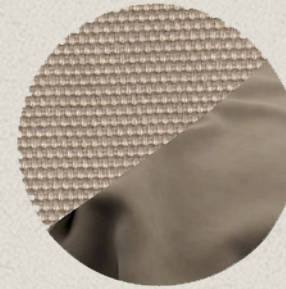

CAFFÈ

TERRACOTTA

OLIVE GREEN

CAMEL

STONE

BEIGE

GRAY

ITALIAN TEXTURED WOVEN

STONE

IVORY

GRAY

WOVE/ULTRASUEDE MIX

STONE/STONE

GRAY/GRAY